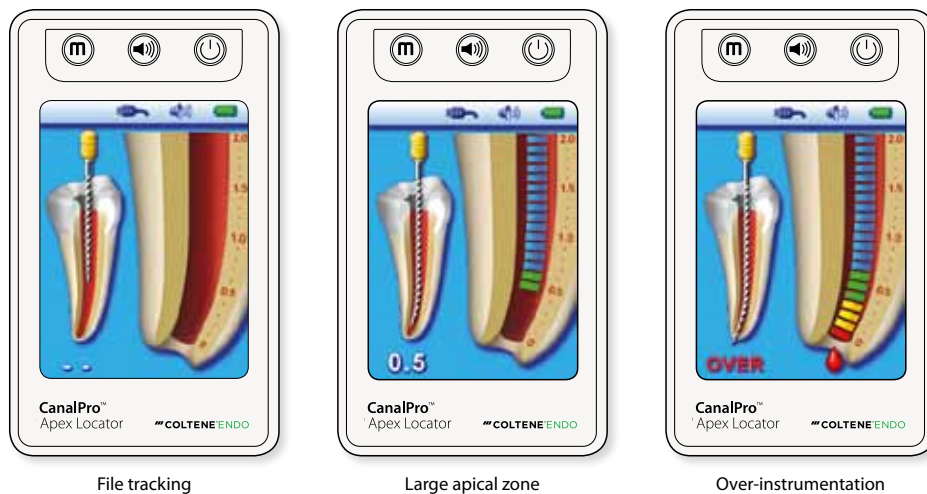

## APEX LOCATOR

# CanalPro™ Apex Locator

Innovative and accurate

The CanalPro Apex Locator is characterized by its brilliant, coloured 3D panel and its accuracy of measurement. The ergonomic design and the easy operation allow comfortable use.

## User-friendly, intelligent interface

The CanalPro Apex Locator offers a 3D user interface based on a high resolution TFT color graphic display. It shows the movement of the file inside the canal from the beginning of the measurements to the end, providing uninterrupted feedback to the dentist.

## Virtual Apex Function

Virtual apex enables to mark a predetermined position at the required distance from the apex. When this feature is enabled, the dentist gets clear visual and audio indication that the file tip has reached the selected position near the apex.