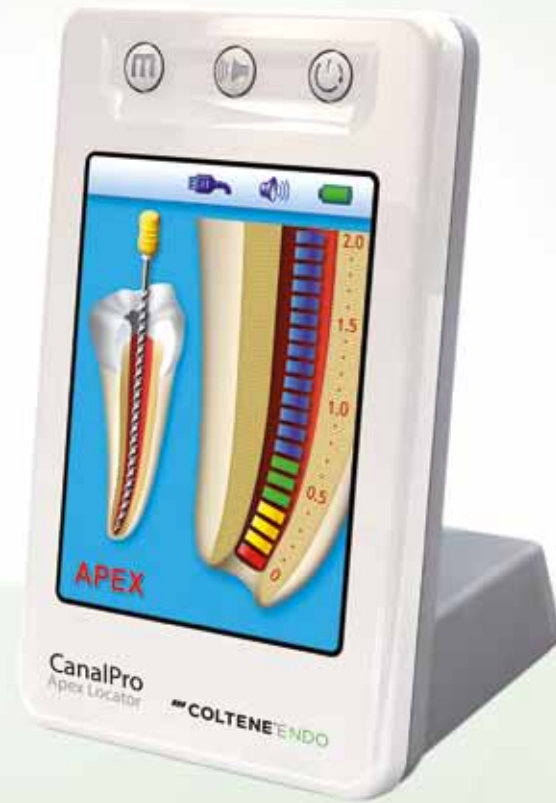

## APEX LOCATOR

# CanalPro™ Apex Locator

Innovative and accurate

The CanalPro Apex Locator is characterized by its brilliant, coloured 3D panel and its accuracy of measurement. The ergonomic design and the easy operation allow comfortable use.

- Accuracy of measurement
- User-friendly, intelligent interface
- Virtual Apex Function
- Built-in self-test for a fast function control

## User-friendly, intelligent interface

The CanalPro Apex Locator offers a 3D user interface based on a high resolution TFT color graphic display. It shows the movement of the file inside the canal from the beginning of the measurements to the end, providing uninterrupted feedback to the dentist.